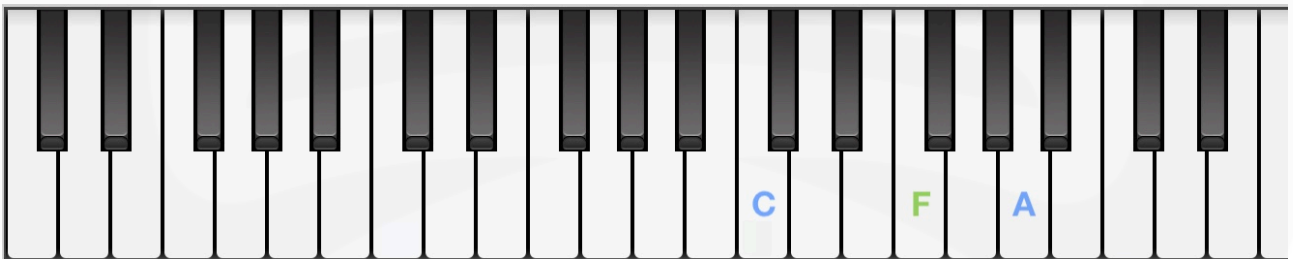

# THE BEATLES - LET IT BE

In this lesson, you will find these chords :

- C major
- F major
- A minor
- G major
- E minor

THE BEATLES - LET IT BE		
BASS	CHORDS	COMPOSITION
C	C major	C / E / G
F	F major	C / F / A
A	A minor	C / E / A
G	G major	D / G / B
E	E minor	E / G / B

## CHORDS COMPOSITION

*Here's how to play those chords :*

- C major

- G major

- A minor

- F major

- E minor