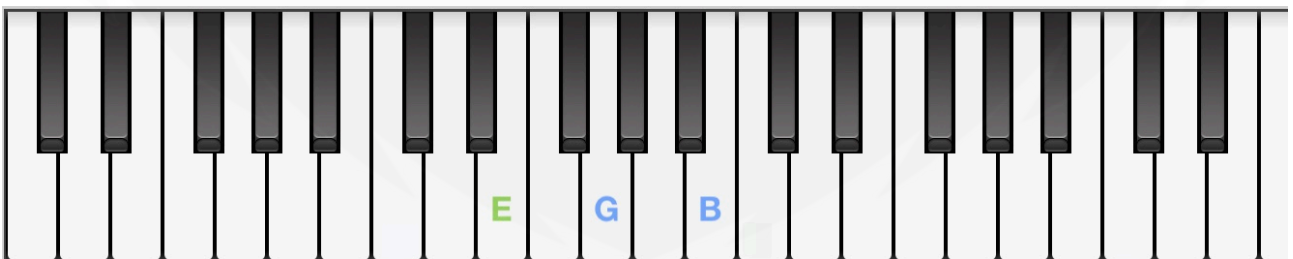

# THE BEATLES - LET IT BE

In this lesson, you will find these chords :

- C major
- F major
- A minor
- G major
- E minor

THE BEATLES - LET IT BE		
BASS	CHORDS	COMPOSITION
C	C major	C / E / G
F	F major	C / F / A
A	A minor	C / E / A
G	G major	D / G / B
E	E minor	E / G / B

## CHORDS COMPOSITION

*Here's how to play those chords :*

- C major

- G major

- A minor

- F major

- E minor