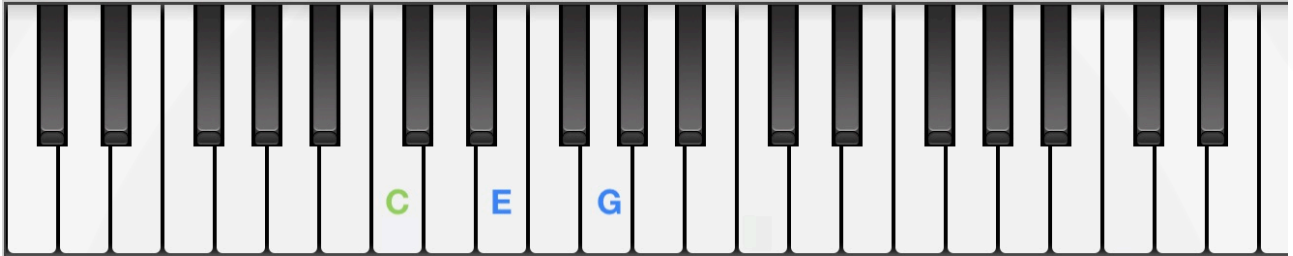

CHORDS COMPOSITION

Here's how to play those chords :

- C major