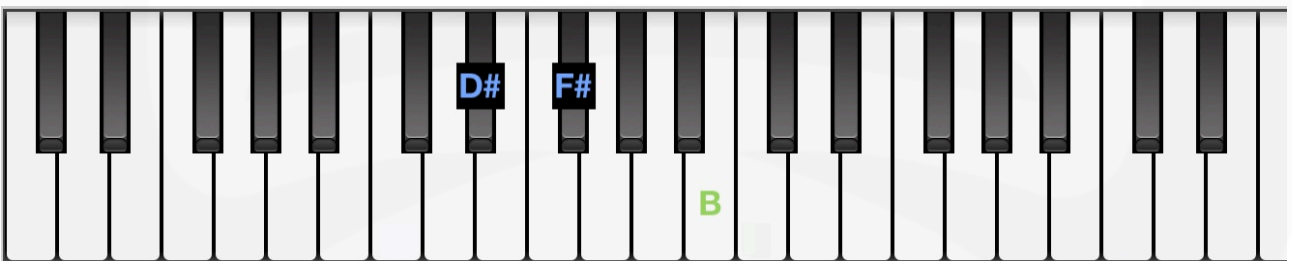

## CHORDS COMPOSITION

*Here's how to play those chords :*

- C# minor

- F# minor

- A major

- B major

## 1ST RHYTHMIC PATTERN

In order to play this song, you can use the following pattern :

- Bass + chord (together) / Chord x1

View the full lesson [here](#)

ED SHEERAN - SHAPE OF YOU		
BASS	CHORDS	COMPOSITION
C# (x1)	C# minor (x2)	C# / E / G#
F# (x1)	F# minor (x2)	C# / F# / A
A (x1)	A major (x2)	C# / E / A
B (x1)	B major (x2)	D# / F# / B

## 2ND RHYTHMIC PATTERN

In order to play this song, you can use the following pattern :

- Bass + chord (together) / Chord x2 played offbeat

View the full lesson [here](#)

ED SHEERAN - SHAPE OF YOU		
BASS	CHORDS	COMPOSITION
C# (x1)	C# minor (x2)	C# / E / G#
F# (x1)	F# minor (x2)	C# / F# / A
A (x1)	A major (x2)	C# / E / A
B (x1)	B major (x2)	D# / F# / B