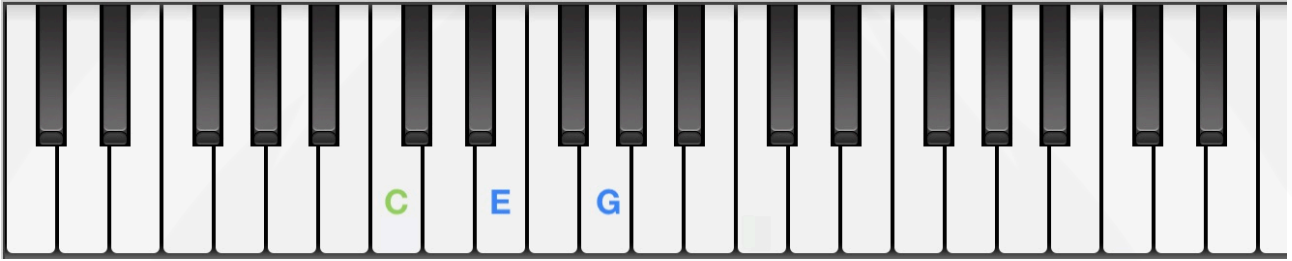

PINK SWEAT\$ - AT MY WORST

In this lesson, you will find these chords :

- C major
- A minor
- D minor
- G major

PINK SWEAT\$ - AT MY WORST		
BASS	CHORDS	COMPOSITION
C	C major	C / E / G
A	A minor	C / E / A
D	D minor	D / F / A
G	G major	D / G / B

ATTENTION : You can invert any of the notes of these chords as you wish.

View the full lesson [here](#)

CHORDS COMPOSITION

Here's how to play those chords :

- C major

- A minor

- D minor

- G major

View the full lesson [here](#)

RHYTHMIC PATTERN

In order to play this song, you can use the following pattern :

- Bass / Chord / Bass x2 / Chord

CHORDS ORDER FOR THE INTRODUCTION

PINK SWEAT\$ - AT MY WORST		
BASS	CHORDS	COMPOSITION
		GUITAR MELODY : C - D
C (x3)	C major (x2)	C / E / G
A (x3)	A minor (x2)	C / E / A
D (x3)	D minor (x2)	D / F / A
G (x3)	G major (x2)	D / G / B